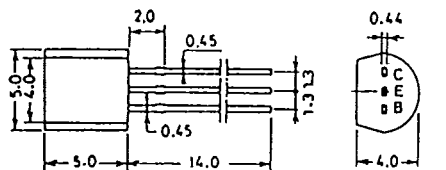

Case Outline-[2004A]

JEDEC: TO-92
EIAJ: SC-43
SANYO: NP

C. Collector
E. Emitter
B. Base

Case Outline-[2010A]

unit:mm