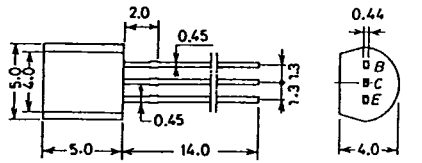

T-91-20

CASE OUTLINES AND ATTACHMENTS

- All of Sanyo Transistor case outlines are illustrated below.
- All dimensions are in mm, and dimensions which are not followed by min. or max. are represented by typical values.
- No marking is indicated.

Case Outline-[2003A]

unit:mm

JEDEC: TO-92
EIAJ: SC-43
SANYO: NP

B. Base
C. Collector
E. Emitter

Case Outline-[2009A]

unit:mm

JEDEC: TO-126

B: Base
C: Collector
E: Emitter