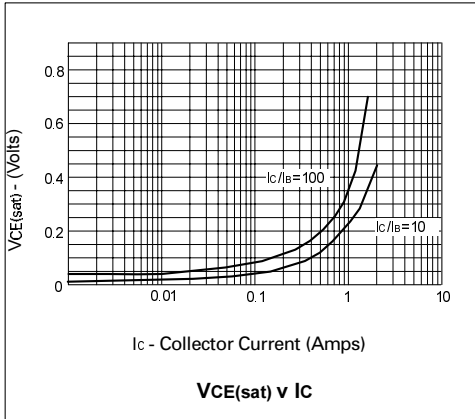

FMMT549 FMMT549A

TYPICAL CHARACTERISTICS

This datasheet has been downloaded from:

www.DatasheetCatalog.com

Datasheets for electronic components.

LittleDiode supplies new, hard to find or obsolete electronic components and semiconductors all over the world.