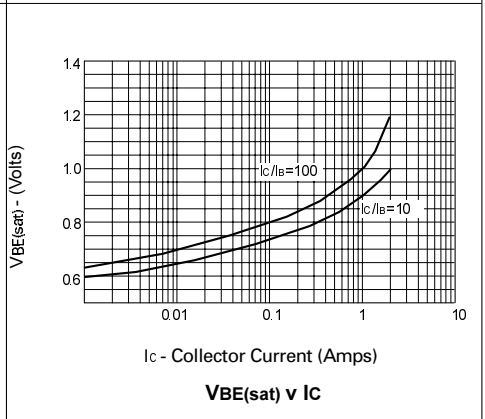

FMMT549 FMMT549A

TYPICAL CHARACTERISTICS

This datasheet has been downloaded from:

www.DatasheetCatalog.com

Datasheets for electronic components.

LittleDiode supplies new, hard to find or obsolete electronic components and semiconductors all over the world.