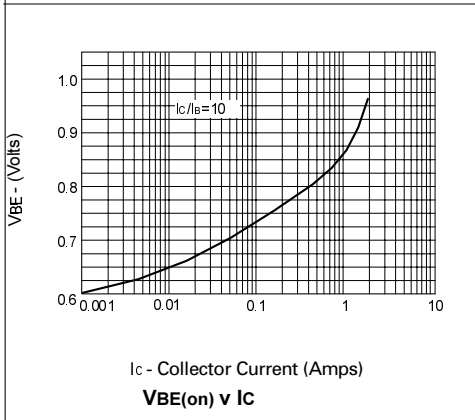

FMMT549 FMMT549A

TYPICAL CHARACTERISTICS

This datasheet has been downloaded from:

www.DatasheetCatalog.com

Datasheets for electronic components.

LittleDiode supplies new, hard to find or obsolete electronic components and semiconductors all over the world.