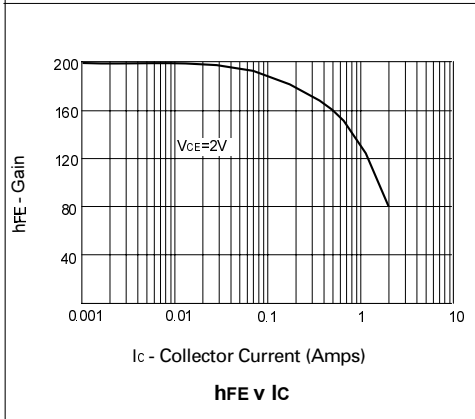

FMMT549 FMMT549A

TYPICAL CHARACTERISTICS

This datasheet has been downloaded from:

www.DatasheetCatalog.com

Datasheets for electronic components.

LittleDiode supplies new, hard to find or obsolete electronic components and semiconductors all over the world.