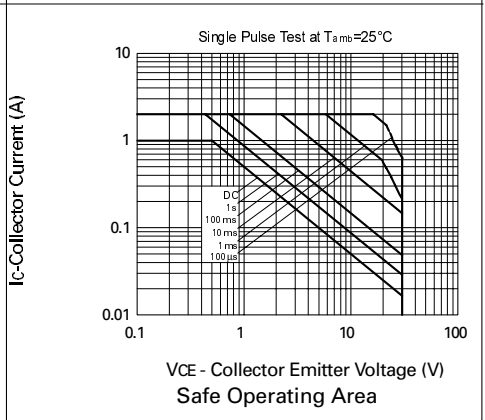

FMMT549 FMMT549A

TYPICAL CHARACTERISTICS

This datasheet has been downloaded from:

www.DatasheetCatalog.com

Datasheets for electronic components.

LittleDiode supplies new, hard to find or obsolete electronic components and semiconductors all over the world.