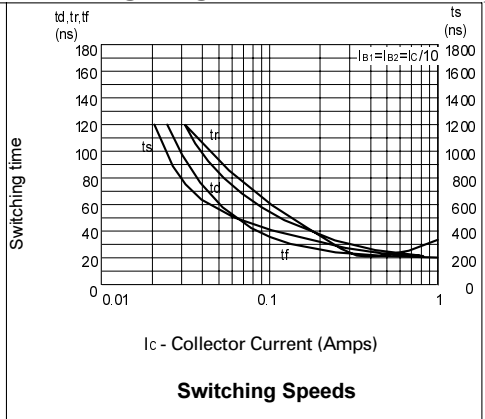

FMMT549 FMMT549A

TYPICAL CHARACTERISTICS

This datasheet has been downloaded from:

www.DatasheetCatalog.com

Datasheets for electronic components.

LittleDiode supplies new, hard to find or obsolete electronic components and semiconductors all over the world.