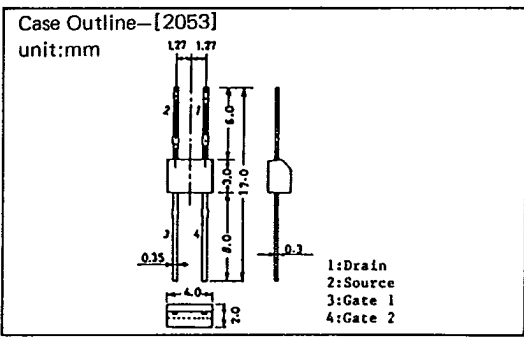

2SC1570, 1571, 1571L

(T-29-15)

2SC1570, 1571, 1571L

(T-29-15)

CASE OUTLINES AND ATTACHMENTS

- All of Sanyo Transistor case outlines are illustrated below.
- All dimensions are in mm, and dimensions which are not followed by min. or max. are represented by typical values.
- No marking is indicated.

Case Outline-[2003A]
unit:mm

Case Outline-[2009A]
unit:mm

Case Outline-[2004A]
unit:mm

Case Outline-[2010A]
unit:mm

Case Outline-[2005A]
unit:mm

Case Outline-[2012]
unit:mm

Case Outline-[2006A]
unit:mm

Case Outline-[2013]
unit:mm

T-91-20

T-91-20

Case Outline-[0013]
unit:mm

JIS No. B1111 M3×0.5

Case Outline-[0018]
unit:mm

SANYO Lug 1.4

Case Outline-[0014]
unit:mm

JIS No. B1181 M3×0.5