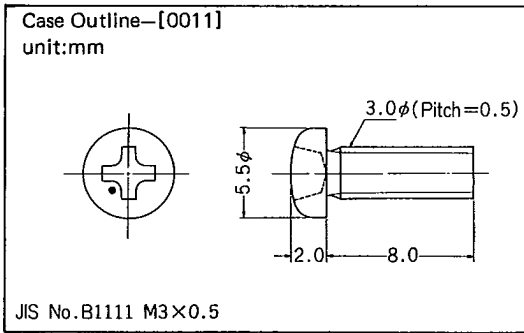

2SC1570, 1571, 1571L

(T-29-15)

2SC1570, 1571, 1571L

(T-29-15)

CASE OUTLINES AND ATTACHMENTS

- All of Sanyo Transistor case outlines are illustrated below.
- All dimensions are in mm, and dimensions which are not followed by min. or max. are represented by typical values.
- No marking is indicated.

Case Outline-[2003A]
unit:mm

Case Outline-[2009A]
unit:mm

Case Outline-[2004A]
unit:mm

Case Outline-[2010A]
unit:mm

Case Outline-[2005A]
unit:mm

Case Outline-[2012]
unit:mm

Case Outline-[2006A]
unit:mm

Case Outline-[2013]
unit:mm

T-91-20

T-91-20

Case Outline-[0013]
unit:mm

JIS No. B1111 M3×0.5

Case Outline-[0018]
unit:mm

SANYO Lug 1.4

Case Outline-[0014]
unit:mm

JIS No. B1181 M3×0.5