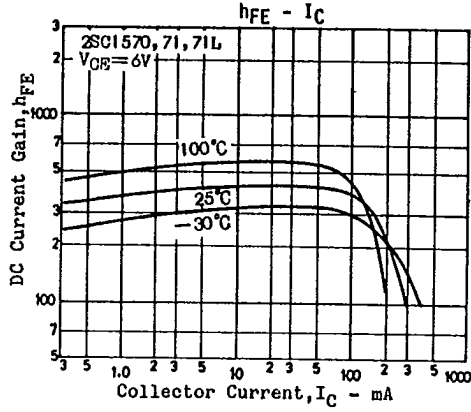

2SC1570, 1571, 1571L

(T-29-15)

2SC1570, 1571, 1571L

(T-29-15)

CASE OUTLINES AND ATTACHMENTS

- All of Sanyo Transistor case outlines are illustrated below.
- All dimensions are in mm, and dimensions which are not followed by min. or max. are represented by typical values.
- No marking is indicated.