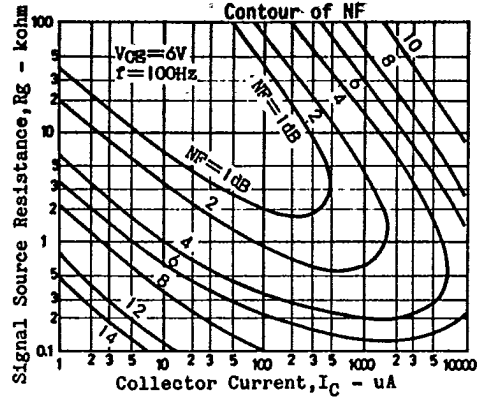

2SC1570, 1571, 1571L

(T-29-15)

2SC1570, 1571, 1571L

(T-29-15)

CASE OUTLINES AND ATTACHMENTS

- All of Sanyo Transistor case outlines are illustrated below.
- All dimensions are in mm, and dimensions which are not followed by min. or max. are represented by typical values.
- No marking is indicated.