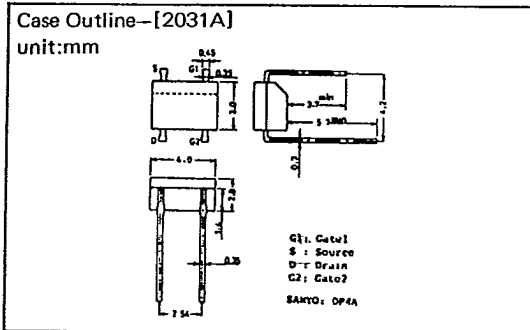

2SC1570, 1571, 1571L

(T-29-15)

2SC1570, 1571, 1571L

(T-29-15)

CASE OUTLINES AND ATTACHMENTS

- All of Sanyo Transistor case outlines are illustrated below.
- All dimensions are in mm, and dimensions which are not followed by min. or max. are represented by typical values.
- No marking is indicated.

Case Outline-[2003A]
unit:mm

Case Outline-[2009A]
unit:mm

Case Outline-[2004A]
unit:mm

Case Outline-[2010A]
unit:mm

Case Outline-[2005A]
unit:mm

Case Outline-[2012]
unit:mm

Case Outline-[2006A]
unit:mm

Case Outline-[2013]
unit:mm

T-91-20

T-91-20

Case Outline-[0013]
unit:mm

JIS No. B1111 M3×0.5

Case Outline-[0018]
unit:mm

SANYO Lug 1.4

Case Outline-[0014]
unit:mm

JIS No. B1181 M3×0.5

Case Outline-[0021]
unit:mm

SANYO IS-MPC Mica

Case Outline-[0017]
unit:mm

JIS No. G3141 Rectangular washer

Case Outline-[0022]
unit:mm

SANYO IS-3PBL Mica