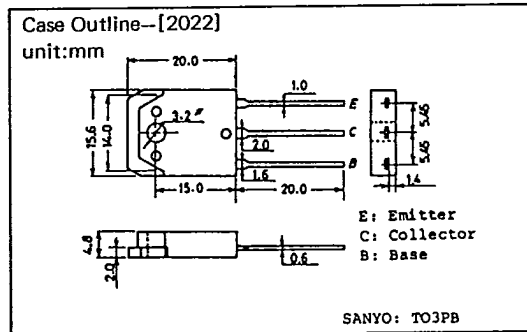

2SC1570, 1571, 1571L

(T-29-15)

2SC1570, 1571, 1571L

(T-29-15)

CASE OUTLINES AND ATTACHMENTS

- All of Sanyo Transistor case outlines are illustrated below.
- All dimensions are in mm, and dimensions which are not followed by min. or max. are represented by typical values.
- No marking is indicated.

T-91-20

T-91-20

Case Outline-[0013]
unit:mm

JIS No. B1111 M3×0.5

Case Outline-[0018]
unit:mm

SANYO Lug 1.4

Case Outline-[0014]
unit:mm

JIS No. B1181 M3×0.5