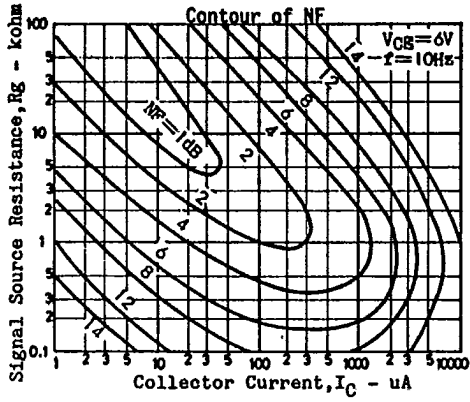

2SC1570, 1571, 1571L

(T-29-15)

2SC1570, 1571, 1571L

(T-29-15)

CASE OUTLINES AND ATTACHMENTS

- All of Sanyo Transistor case outlines are illustrated below.
- All dimensions are in mm, and dimensions which are not followed by min. or max. are represented by typical values.
- No marking is indicated.