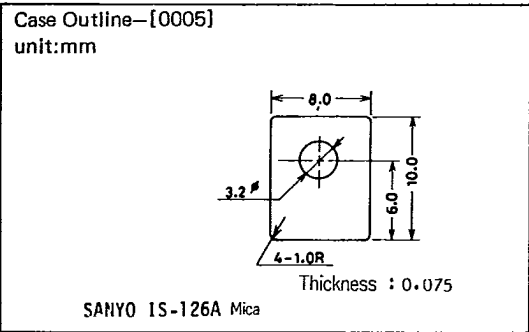

2SC1570, 1571, 1571L

(T-29-15)

2SC1570, 1571, 1571L

(T-29-15)

CASE OUTLINES AND ATTACHMENTS

- All of Sanyo Transistor case outlines are illustrated below.
- All dimensions are in mm, and dimensions which are not followed by min. or max. are represented by typical values.
- No marking is indicated.

Case Outline-[2003A]
unit:mm

Case Outline-[2009A]
unit:mm

Case Outline-[2004A]
unit:mm

Case Outline-[2010A]
unit:mm

Case Outline-[2005A]
unit:mm

Case Outline-[2012]
unit:mm

Case Outline-[2006A]
unit:mm

Case Outline-[2013]
unit:mm

T-91-20

T-91-20

Case Outline-[0013]
unit:mm

JIS No. B1111 M3×0.5

Case Outline-[0018]
unit:mm

SANYO Lug 1.4

Case Outline-[0014]
unit:mm

JIS No. B1181 M3×0.5