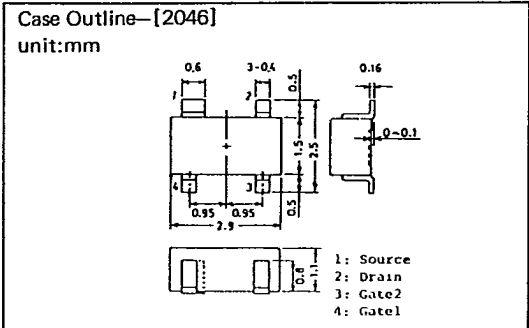

2SC1570, 1571, 1571L

(T-29-15)

2SC1570, 1571, 1571L

(T-29-15)

CASE OUTLINES AND ATTACHMENTS

- All of Sanyo Transistor case outlines are illustrated below.
- All dimensions are in mm, and dimensions which are not followed by min. or max. are represented by typical values.
- No marking is indicated.

Case Outline-[2003A]
unit:mm

Case Outline-[2009A]
unit:mm

Case Outline-[2004A]
unit:mm

Case Outline-[2010A]
unit:mm

Case Outline-[2005A]
unit:mm

Case Outline-[2012]
unit:mm

Case Outline-[2006A]
unit:mm

Case Outline-[2013]
unit:mm

T-91-20

T-91-20

Case Outline-[0013]
unit:mm

JIS No. B1111 M3×0.5

Case Outline-[0018]
unit:mm

SANYO Lug 1.4

Case Outline-[0014]
unit:mm

JIS No. B1181 M3×0.5