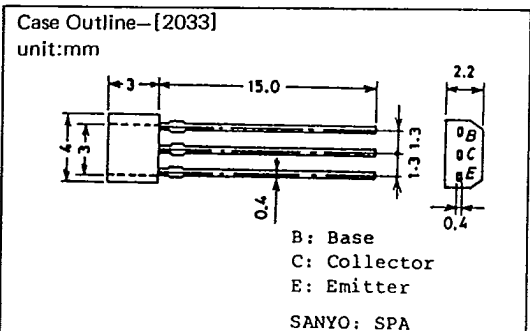

2SC1570, 1571, 1571L

(T-29-15)

2SC1570, 1571, 1571L

(T-29-15)

CASE OUTLINES AND ATTACHMENTS

- All of Sanyo Transistor case outlines are illustrated below.
- All dimensions are in mm, and dimensions which are not followed by min. or max. are represented by typical values.
- No marking is indicated.

Case Outline-[2003A]
unit:mm

Case Outline-[2009A]
unit:mm

Case Outline-[2004A]
unit:mm

Case Outline-[2010A]
unit:mm

Case Outline-[2005A]
unit:mm

Case Outline-[2012]
unit:mm

Case Outline-[2006A]
unit:mm

Case Outline-[2013]
unit:mm

T-91-20

T-91-20

Case Outline-[0013]
unit:mm

JIS No. B1111 M3×0.5

Case Outline-[0018]
unit:mm

SANYO Lug 1.4

Case Outline-[0014]
unit:mm

JIS No. B1181 M3×0.5