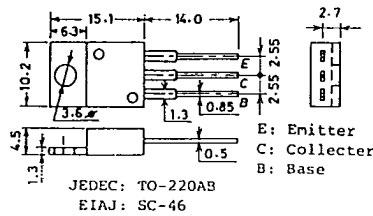

2SC1570, 1571, 1571L

(T-29-15)

2SC1570, 1571, 1571L

(T-29-15)

CASE OUTLINES AND ATTACHMENTS

- All of Sanyo Transistor case outlines are illustrated below.
- All dimensions are in mm, and dimensions which are not followed by min. or max. are represented by typical values.
- No marking is indicated.

Case Outline-[2003A]
unit:mm

Case Outline-[2009A]
unit:mm

Case Outline-[2004A]
unit:mm

Case Outline-[2010A]
unit:mm

Case Outline-[2005A]
unit:mm

Case Outline-[2012]
unit:mm

Case Outline-[2006A]
unit:mm

Case Outline-[2013]
unit:mm

T-91-20

T-91-20

Case Outline-[0013]
unit:mm

JIS No. B1111 M3×0.5

Case Outline-[0018]
unit:mm

SANYO Lug 1.4

Case Outline-[0014]
unit:mm

JIS No. B1181 M3×0.5