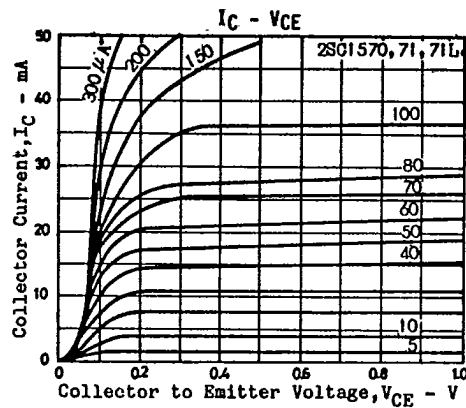

2SC1570, 1571, 1571L

(T-29-15)

2SC1570, 1571, 1571L

(T-29-15)

CASE OUTLINES AND ATTACHMENTS

- All of Sanyo Transistor case outlines are illustrated below.
- All dimensions are in mm, and dimensions which are not followed by min. or max. are represented by typical values.
- No marking is indicated.