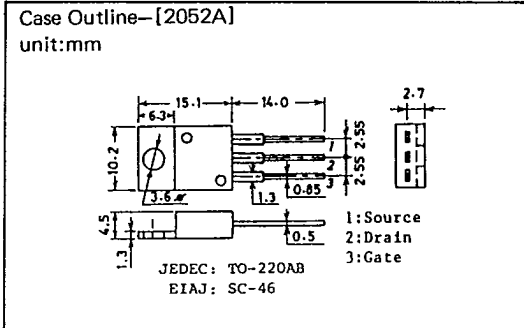

2SC1570, 1571, 1571L

(T-29-15)

2SC1570, 1571, 1571L

(T-29-15)

CASE OUTLINES AND ATTACHMENTS

- All of Sanyo Transistor case outlines are illustrated below.
- All dimensions are in mm, and dimensions which are not followed by min. or max. are represented by typical values.
- No marking is indicated.

Case Outline-[2003A]
unit:mm

Case Outline-[2009A]
unit:mm

Case Outline-[2004A]
unit:mm

Case Outline-[2010A]
unit:mm

Case Outline-[2005A]
unit:mm

Case Outline-[2012]
unit:mm

Case Outline-[2006A]
unit:mm

Case Outline-[2013]
unit:mm

T-91-20

T-91-20

Case Outline-[0013]
unit:mm

JIS No. B1111 M3×0.5

Case Outline-[0018]
unit:mm

SANYO Lug 1.4

Case Outline-[0014]
unit:mm

JIS No. B1181 M3×0.5