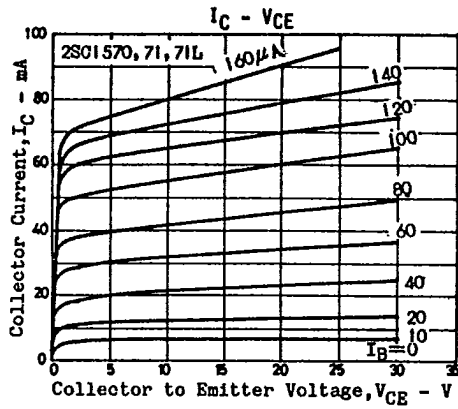

2SC1570, 1571, 1571L

(T-29-15)

2SC1570, 1571, 1571L

(T-29-15)

CASE OUTLINES AND ATTACHMENTS

- All of Sanyo Transistor case outlines are illustrated below.
- All dimensions are in mm, and dimensions which are not followed by min. or max. are represented by typical values.
- No marking is indicated.