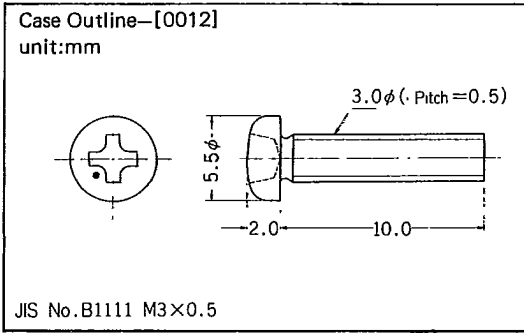

2SC1570, 1571, 1571L

(T-29-15)

2SC1570, 1571, 1571L

(T-29-15)

CASE OUTLINES AND ATTACHMENTS

- All of Sanyo Transistor case outlines are illustrated below.
- All dimensions are in mm, and dimensions which are not followed by min. or max. are represented by typical values.
- No marking is indicated.

Case Outline-[2003A]
unit:mm

Case Outline-[2009A]
unit:mm

Case Outline-[2004A]
unit:mm

Case Outline-[2010A]
unit:mm

Case Outline-[2005A]
unit:mm

Case Outline-[2012]
unit:mm

Case Outline-[2006A]
unit:mm

Case Outline-[2013]
unit:mm

T-91-20

T-91-20

Case Outline-[0013]
unit:mm

JIS No. B1111 M3×0.5

Case Outline-[0018]
unit:mm

SANYO Lug 1.4

Case Outline-[0014]
unit:mm

JIS No. B1181 M3×0.5