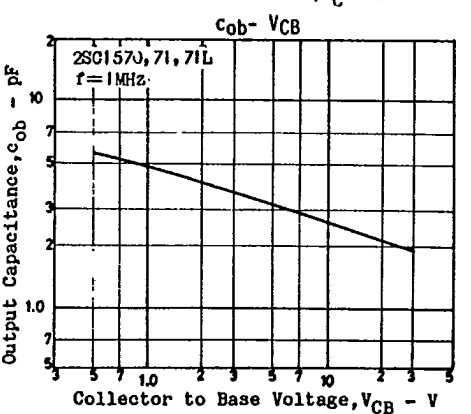

2SC1570, 1571, 1571L

(T-29-15)

2SC1570, 1571, 1571L

(T-29-15)

CASE OUTLINES AND ATTACHMENTS

- All of Sanyo Transistor case outlines are illustrated below.
- All dimensions are in mm, and dimensions which are not followed by min. or max. are represented by typical values.
- No marking is indicated.