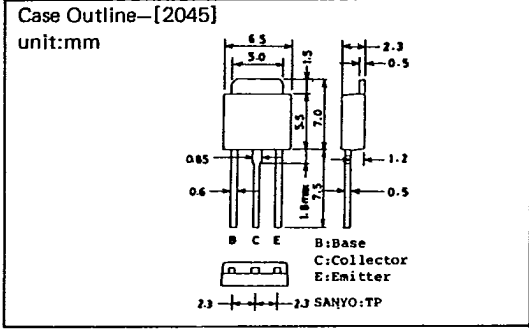

2SC1570, 1571, 1571L

(T-29-15)

2SC1570, 1571, 1571L

(T-29-15)

CASE OUTLINES AND ATTACHMENTS

- All of Sanyo Transistor case outlines are illustrated below.
- All dimensions are in mm, and dimensions which are not followed by min. or max. are represented by typical values.
- No marking is indicated.

Case Outline-[2003A]
unit:mm

Case Outline-[2009A]
unit:mm

Case Outline-[2004A]
unit:mm

Case Outline-[2010A]
unit:mm

Case Outline-[2005A]
unit:mm

Case Outline-[2012]
unit:mm

Case Outline-[2006A]
unit:mm

Case Outline-[2013]
unit:mm

T-91-20

T-91-20

Case Outline-[0013]
unit:mm

JIS No. B1111 M3×0.5

Case Outline-[0018]
unit:mm

SANYO Lug 1.4

Case Outline-[0014]
unit:mm

JIS No. B1181 M3×0.5