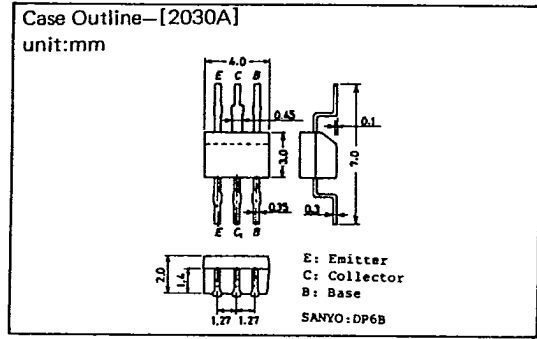

2SC1570, 1571, 1571L

(T-29-15)

2SC1570, 1571, 1571L

(T-29-15)

CASE OUTLINES AND ATTACHMENTS

- All of Sanyo Transistor case outlines are illustrated below.
- All dimensions are in mm, and dimensions which are not followed by min. or max. are represented by typical values.
- No marking is indicated.

Case Outline-[2003A]
unit:mm

Case Outline-[2009A]
unit:mm

Case Outline-[2004A]
unit:mm

Case Outline-[2010A]
unit:mm

Case Outline-[2005A]
unit:mm

Case Outline-[2012]
unit:mm

Case Outline-[2006A]
unit:mm

Case Outline-[2013]
unit:mm

T-91-20

T-91-20

Case Outline-[0013]
unit:mm

JIS No. B1111 M3×0.5

Case Outline-[0018]
unit:mm

SANYO Lug 1.4

Case Outline-[0014]
unit:mm

JIS No. B1181 M3×0.5