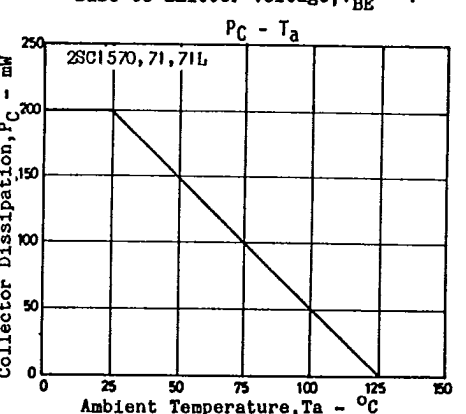

2SC1570, 1571, 1571L

(T-29-15)

2SC1570, 1571, 1571L

(T-29-15)

CASE OUTLINES AND ATTACHMENTS

- All of Sanyo Transistor case outlines are illustrated below.
- All dimensions are in mm, and dimensions which are not followed by min. or max. are represented by typical values.
- No marking is indicated.