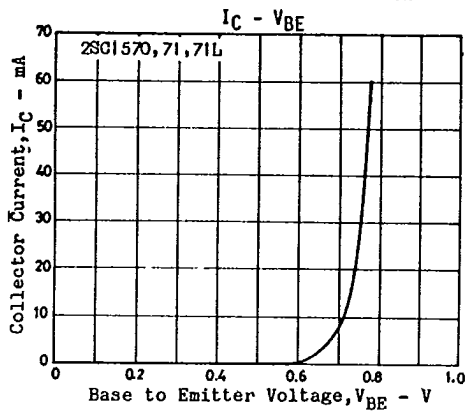

2SC1570, 1571, 1571L

(T-29-15)

2SC1570, 1571, 1571L

(T-29-15)

CASE OUTLINES AND ATTACHMENTS

- All of Sanyo Transistor case outlines are illustrated below.
- All dimensions are in mm, and dimensions which are not followed by min. or max. are represented by typical values.
- No marking is indicated.