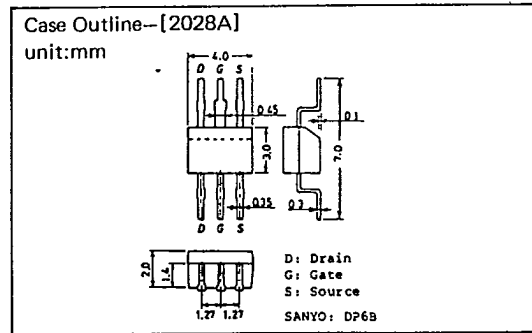

2SC1570, 1571, 1571L

(T-29-15)

2SC1570, 1571, 1571L

(T-29-15)

CASE OUTLINES AND ATTACHMENTS

- All of Sanyo Transistor case outlines are illustrated below.
- All dimensions are in mm, and dimensions which are not followed by min. or max. are represented by typical values.
- No marking is indicated.

Case Outline-[2003A]
unit:mm

Case Outline-[2009A]
unit:mm

Case Outline-[2004A]
unit:mm

Case Outline-[2010A]
unit:mm

Case Outline-[2005A]
unit:mm

Case Outline-[2012]
unit:mm

Case Outline-[2006A]
unit:mm

Case Outline-[2013]
unit:mm

T-91-20

T-91-20

Case Outline-[0013]
unit:mm

JIS No. B1111 M3×0.5

Case Outline-[0018]
unit:mm

SANYO Lug 1.4

Case Outline-[0014]
unit:mm

JIS No. B1181 M3×0.5