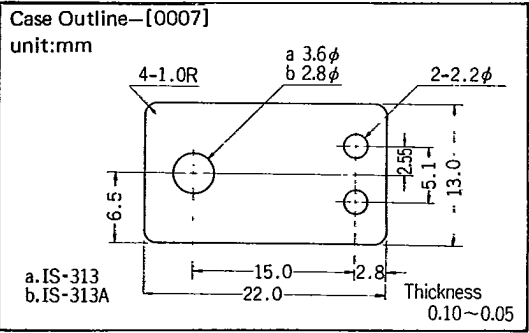

2SC1570, 1571, 1571L

(T-29-15)

2SC1570, 1571, 1571L

(T-29-15)

CASE OUTLINES AND ATTACHMENTS

- All of Sanyo Transistor case outlines are illustrated below.
- All dimensions are in mm, and dimensions which are not followed by min. or max. are represented by typical values.
- No marking is indicated.

Case Outline-[2003A]
unit:mm

Case Outline-[2009A]
unit:mm

Case Outline-[2004A]
unit:mm

Case Outline-[2010A]
unit:mm

Case Outline-[2005A]
unit:mm

Case Outline-[2012]
unit:mm

Case Outline-[2006A]
unit:mm

Case Outline-[2013]
unit:mm

T-91-20

T-91-20

Case Outline-[0013]
unit:mm

JIS No. B1111 M3×0.5

Case Outline-[0018]
unit:mm

SANYO Lug 1.4

Case Outline-[0014]
unit:mm

JIS No. B1181 M3×0.5