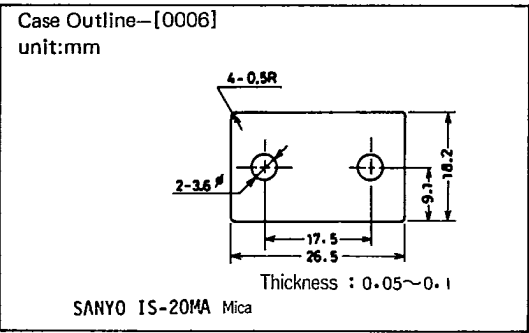

2SC1570, 1571, 1571L

(T-29-15)

2SC1570, 1571, 1571L

(T-29-15)

CASE OUTLINES AND ATTACHMENTS

- All of Sanyo Transistor case outlines are illustrated below.
- All dimensions are in mm, and dimensions which are not followed by min. or max. are represented by typical values.
- No marking is indicated.

Case Outline-[2003A]
unit:mm

Case Outline-[2009A]
unit:mm

Case Outline-[2004A]
unit:mm

Case Outline-[2010A]
unit:mm

Case Outline-[2005A]
unit:mm

Case Outline-[2012]
unit:mm

Case Outline-[2006A]
unit:mm

Case Outline-[2013]
unit:mm

T-91-20

T-91-20

Case Outline-[0013]
unit:mm

JIS No. B1111 M3×0.5

Case Outline-[0018]
unit:mm

SANYO Lug 1.4

Case Outline-[0014]
unit:mm

JIS No. B1181 M3×0.5