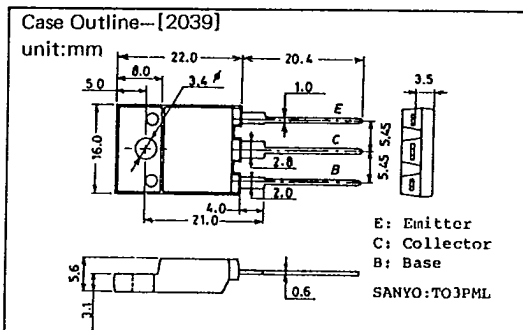

2SC1570, 1571, 1571L

(T-29-15)

2SC1570, 1571, 1571L

(T-29-15)

CASE OUTLINES AND ATTACHMENTS

- All of Sanyo Transistor case outlines are illustrated below.
- All dimensions are in mm, and dimensions which are not followed by min. or max. are represented by typical values.
- No marking is indicated.

Case Outline-[2003A]
unit:mm

Case Outline-[2009A]
unit:mm

Case Outline-[2004A]
unit:mm

Case Outline-[2010A]
unit:mm

Case Outline-[2005A]
unit:mm

Case Outline-[2012]
unit:mm

Case Outline-[2006A]
unit:mm

Case Outline-[2013]
unit:mm

T-91-20

T-91-20

Case Outline-[0013]
unit:mm

JIS No. B1111 M3×0.5

Case Outline-[0018]
unit:mm

SANYO Lug 1.4

Case Outline-[0014]
unit:mm

JIS No. B1181 M3×0.5