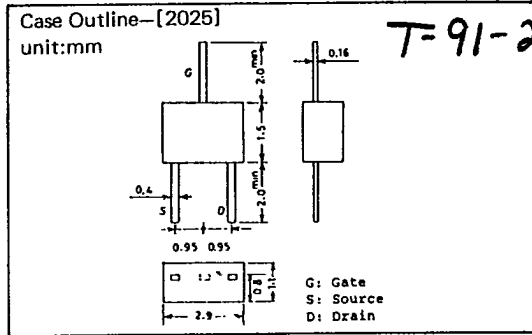

2SC1570, 1571, 1571L

(T-29-15)

2SC1570, 1571, 1571L

(T-29-15)

CASE OUTLINES AND ATTACHMENTS

- All of Sanyo Transistor case outlines are illustrated below.
- All dimensions are in mm, and dimensions which are not followed by min. or max. are represented by typical values.
- No marking is indicated.

Case Outline-[2003A]
unit:mm

Case Outline-[2009A]
unit:mm

Case Outline-[2004A]
unit:mm

Case Outline-[2010A]
unit:mm

Case Outline-[2005A]
unit:mm

Case Outline-[2012]
unit:mm

Case Outline-[2006A]
unit:mm

Case Outline-[2013]
unit:mm

T-91-20

T-91-20

Case Outline-[0013]
unit:mm

JIS No. B1111 M3×0.5

Case Outline-[0018]
unit:mm

SANYO Lug 1.4

Case Outline-[0014]
unit:mm

JIS No. B1181 M3×0.5