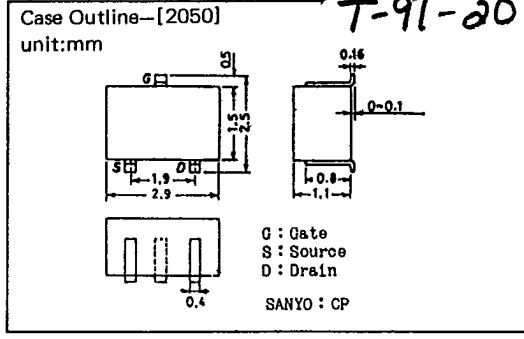

2SC1570, 1571, 1571L

(T-29-15)

2SC1570, 1571, 1571L

(T-29-15)

CASE OUTLINES AND ATTACHMENTS

- All of Sanyo Transistor case outlines are illustrated below.
- All dimensions are in mm, and dimensions which are not followed by min. or max. are represented by typical values.
- No marking is indicated.

Case Outline-[2003A]
unit:mm

Case Outline-[2009A]
unit:mm

Case Outline-[2004A]
unit:mm

Case Outline-[2010A]
unit:mm

Case Outline-[2005A]
unit:mm

Case Outline-[2012]
unit:mm

Case Outline-[2006A]
unit:mm

Case Outline-[2013]
unit:mm

T-91-20

T-91-20

Case Outline-[0013]
unit:mm

JIS No. B1111 M3×0.5

Case Outline-[0018]
unit:mm

SANYO Lug 1.4

Case Outline-[0014]
unit:mm

JIS No. B1181 M3×0.5