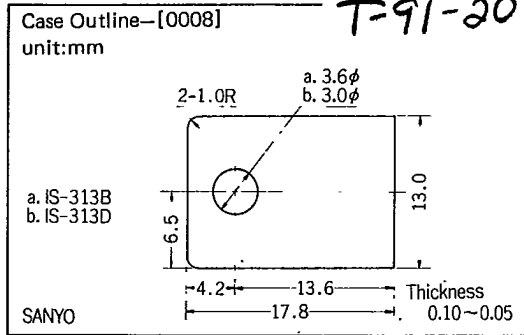

2SC1570, 1571, 1571L

(T-29-15)

2SC1570, 1571, 1571L

(T-29-15)

CASE OUTLINES AND ATTACHMENTS

- All of Sanyo Transistor case outlines are illustrated below.
- All dimensions are in mm, and dimensions which are not followed by min. or max. are represented by typical values.
- No marking is indicated.

Case Outline-[2003A]
unit:mm

Case Outline-[2009A]
unit:mm

Case Outline-[2004A]
unit:mm

Case Outline-[2010A]
unit:mm

Case Outline-[2005A]
unit:mm

Case Outline-[2012]
unit:mm

Case Outline-[2006A]
unit:mm

Case Outline-[2013]
unit:mm

T-91-20

T-91-20

Case Outline-[0013]
unit:mm

JIS No. B1111 M3×0.5

Case Outline-[0018]
unit:mm

SANYO Lug 1.4

Case Outline-[0014]
unit:mm

JIS No. B1181 M3×0.5