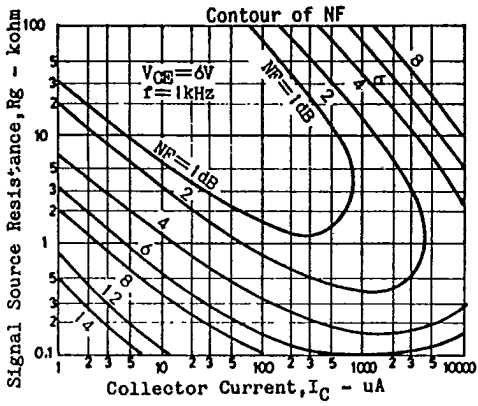

2SC1570, 1571, 1571L

(T-29-15)

2SC1570, 1571, 1571L

(T-29-15)

CASE OUTLINES AND ATTACHMENTS

- All of Sanyo Transistor case outlines are illustrated below.
- All dimensions are in mm, and dimensions which are not followed by min. or max. are represented by typical values.
- No marking is indicated.