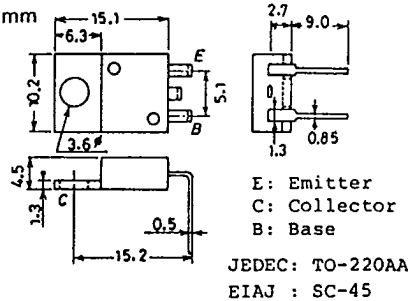

2SC1570, 1571, 1571L

(T-29-15)

2SC1570, 1571, 1571L

(T-29-15)

CASE OUTLINES AND ATTACHMENTS

- All of Sanyo Transistor case outlines are illustrated below.
- All dimensions are in mm, and dimensions which are not followed by min. or max. are represented by typical values.
- No marking is indicated.

Case Outline-[2003A]
unit:mm

Case Outline-[2009A]
unit:mm

Case Outline-[2004A]
unit:mm

Case Outline-[2010A]
unit:mm

Case Outline-[2005A]
unit:mm

Case Outline-[2012]
unit:mm

Case Outline-[2006A]
unit:mm

Case Outline-[2013]
unit:mm

T-91-20

T-91-20

Case Outline-[0013]
unit:mm

JIS No. B1111 M3×0.5

Case Outline-[0018]
unit:mm

SANYO Lug 1.4

Case Outline-[0014]
unit:mm

JIS No. B1181 M3×0.5