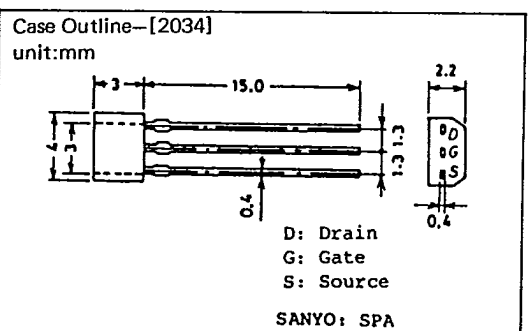

2SC1570, 1571, 1571L

(T-29-15)

2SC1570, 1571, 1571L

(T-29-15)

CASE OUTLINES AND ATTACHMENTS

- All of Sanyo Transistor case outlines are illustrated below.
- All dimensions are in mm, and dimensions which are not followed by min. or max. are represented by typical values.
- No marking is indicated.

Case Outline-[2003A]
unit:mm

Case Outline-[2009A]
unit:mm

Case Outline-[2004A]
unit:mm

Case Outline-[2010A]
unit:mm

Case Outline-[2005A]
unit:mm

Case Outline-[2012]
unit:mm

Case Outline-[2006A]
unit:mm

Case Outline-[2013]
unit:mm

T-91-20

T-91-20

Case Outline-[0013]
unit:mm

JIS No. B1111 M3×0.5

Case Outline-[0018]
unit:mm

SANYO Lug 1.4

Case Outline-[0014]
unit:mm

JIS No. B1181 M3×0.5