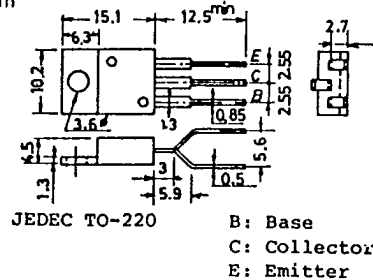

2SC1570, 1571, 1571L

(T-29-15)

2SC1570, 1571, 1571L

(T-29-15)

CASE OUTLINES AND ATTACHMENTS

- All of Sanyo Transistor case outlines are illustrated below.
- All dimensions are in mm, and dimensions which are not followed by min. or max. are represented by typical values.
- No marking is indicated.

Case Outline-[2003A]
unit:mm

Case Outline-[2009A]
unit:mm

Case Outline-[2004A]
unit:mm

Case Outline-[2010A]
unit:mm

Case Outline-[2005A]
unit:mm

Case Outline-[2012]
unit:mm

Case Outline-[2006A]
unit:mm

Case Outline-[2013]
unit:mm

T-91-20

T-91-20

Case Outline-[0013]
unit:mm

JIS No. B1111 M3×0.5

Case Outline-[0018]
unit:mm

SANYO Lug 1.4

Case Outline-[0014]
unit:mm

JIS No. B1181 M3×0.5