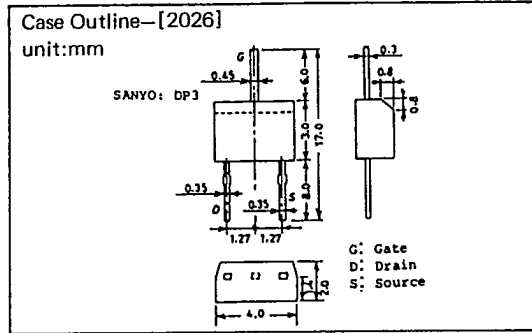

2SC1570, 1571, 1571L

(T-29-15)

2SC1570, 1571, 1571L

(T-29-15)

CASE OUTLINES AND ATTACHMENTS

- All of Sanyo Transistor case outlines are illustrated below.
- All dimensions are in mm, and dimensions which are not followed by min. or max. are represented by typical values.
- No marking is indicated.

Case Outline-[2003A]
unit:mm

Case Outline-[2009A]
unit:mm

Case Outline-[2004A]
unit:mm

Case Outline-[2010A]
unit:mm

Case Outline-[2005A]
unit:mm

Case Outline-[2012]
unit:mm

Case Outline-[2006A]
unit:mm

Case Outline-[2013]
unit:mm

T-91-20

T-91-20

Case Outline-[0013]
unit:mm

JIS No. B1111 M3×0.5

Case Outline-[0018]
unit:mm

SANYO Lug 1.4

Case Outline-[0014]
unit:mm

JIS No. B1181 M3×0.5