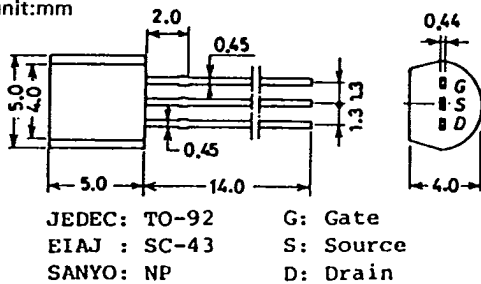

2SC1570, 1571, 1571L

(T-29-15)

2SC1570, 1571, 1571L

(T-29-15)

CASE OUTLINES AND ATTACHMENTS

- All of Sanyo Transistor case outlines are illustrated below.
- All dimensions are in mm, and dimensions which are not followed by min. or max. are represented by typical values.
- No marking is indicated.

Case Outline-[2003A]
unit:mm

Case Outline-[2009A]
unit:mm

Case Outline-[2004A]
unit:mm

Case Outline-[2010A]
unit:mm

Case Outline-[2005A]
unit:mm

Case Outline-[2012]
unit:mm

Case Outline-[2006A]
unit:mm

Case Outline-[2013]
unit:mm

T-91-20

T-91-20

Case Outline-[0013]
unit:mm

JIS No. B1111 M3×0.5

Case Outline-[0018]
unit:mm

SANYO Lug 1.4

Case Outline-[0014]
unit:mm

JIS No. B1181 M3×0.5