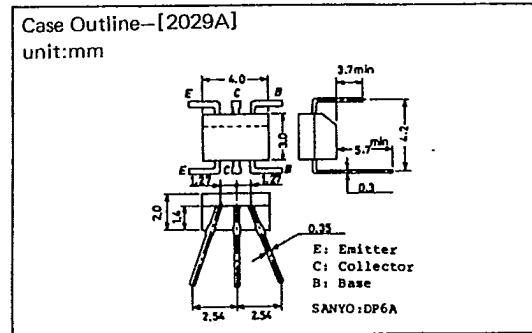

2SC1570, 1571, 1571L

(T-29-15)

2SC1570, 1571, 1571L

(T-29-15)

CASE OUTLINES AND ATTACHMENTS

- All of Sanyo Transistor case outlines are illustrated below.
- All dimensions are in mm, and dimensions which are not followed by min. or max. are represented by typical values.
- No marking is indicated.

Case Outline-[2003A]
unit:mm

Case Outline-[2009A]
unit:mm

Case Outline-[2004A]
unit:mm

Case Outline-[2010A]
unit:mm

Case Outline-[2005A]
unit:mm

Case Outline-[2012]
unit:mm

Case Outline-[2006A]
unit:mm

Case Outline-[2013]
unit:mm

T-91-20

T-91-20

Case Outline-[0013]
unit:mm

JIS No. B1111 M3×0.5

Case Outline-[0018]
unit:mm

SANYO Lug 1.4

Case Outline-[0014]
unit:mm

JIS No. B1181 M3×0.5