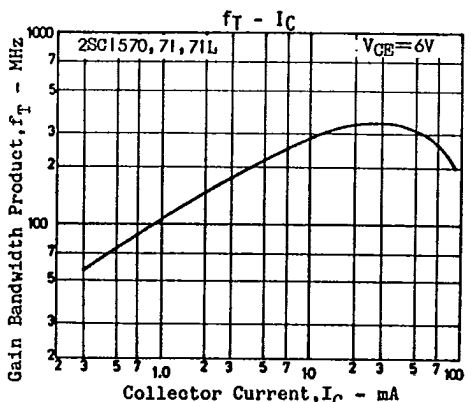

2SC1570, 1571, 1571L

(T-29-15)

2SC1570, 1571, 1571L

(T-29-15)

CASE OUTLINES AND ATTACHMENTS

- All of Sanyo Transistor case outlines are illustrated below.
- All dimensions are in mm, and dimensions which are not followed by min. or max. are represented by typical values.
- No marking is indicated.