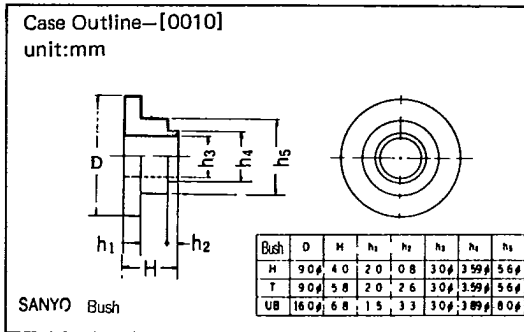

2SC1570, 1571, 1571L

(T-29-15)

2SC1570, 1571, 1571L

(T-29-15)

CASE OUTLINES AND ATTACHMENTS

- All of Sanyo Transistor case outlines are illustrated below.
- All dimensions are in mm, and dimensions which are not followed by min. or max. are represented by typical values.
- No marking is indicated.

Case Outline-[2003A]
unit:mm

Case Outline-[2009A]
unit:mm

Case Outline-[2004A]
unit:mm

Case Outline-[2010A]
unit:mm

Case Outline-[2005A]
unit:mm

Case Outline-[2012]
unit:mm

Case Outline-[2006A]
unit:mm

Case Outline-[2013]
unit:mm

T-91-20

T-91-20

Case Outline-[0013]
unit:mm

JIS No. B1111 M3×0.5

Case Outline-[0018]
unit:mm

SANYO Lug 1.4

Case Outline-[0014]
unit:mm

JIS No. B1181 M3×0.5