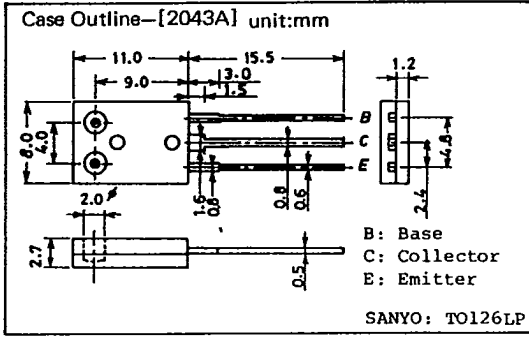

2SC1570, 1571, 1571L

(T-29-15)

2SC1570, 1571, 1571L

(T-29-15)

CASE OUTLINES AND ATTACHMENTS

- All of Sanyo Transistor case outlines are illustrated below.
- All dimensions are in mm, and dimensions which are not followed by min. or max. are represented by typical values.
- No marking is indicated.

T-91-20

T-91-20

Case Outline-[0013]
unit:mm

JIS No. B1111 M3×0.5

Case Outline-[0018]
unit:mm

SANYO Lug 1.4

Case Outline-[0014]
unit:mm

JIS No. B1181 M3×0.5