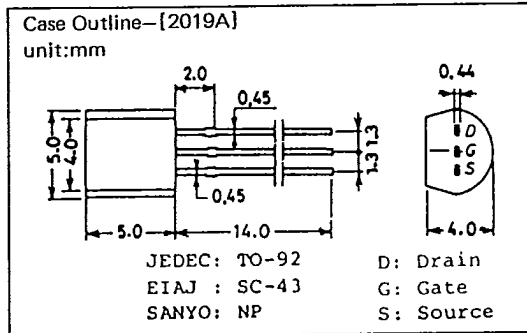

2SC1570, 1571, 1571L

(T-29-15)

2SC1570, 1571, 1571L

(T-29-15)

CASE OUTLINES AND ATTACHMENTS

- All of Sanyo Transistor case outlines are illustrated below.
- All dimensions are in mm, and dimensions which are not followed by min. or max. are represented by typical values.
- No marking is indicated.

Case Outline-[2003A]
unit:mm

Case Outline-[2009A]
unit:mm

Case Outline-[2004A]
unit:mm

Case Outline-[2010A]
unit:mm

Case Outline-[2005A]
unit:mm

Case Outline-[2012]
unit:mm

Case Outline-[2006A]
unit:mm

Case Outline-[2013]
unit:mm

T-91-20

T-91-20

Case Outline-[0013]
unit:mm

JIS No. B1111 M3×0.5

Case Outline-[0018]
unit:mm

SANYO Lug 1.4

Case Outline-[0014]
unit:mm

JIS No. B1181 M3×0.5