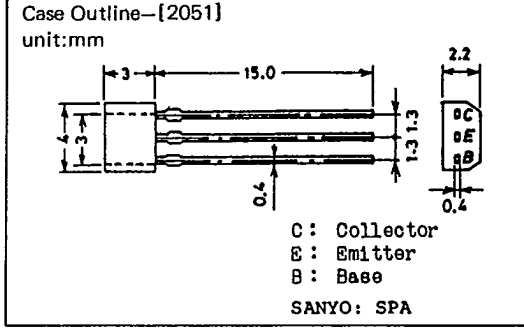

2SC1570, 1571, 1571L

(T-29-15)

2SC1570, 1571, 1571L

(T-29-15)

CASE OUTLINES AND ATTACHMENTS

- All of Sanyo Transistor case outlines are illustrated below.
- All dimensions are in mm, and dimensions which are not followed by min. or max. are represented by typical values.
- No marking is indicated.

Case Outline-[2003A]
unit:mm

Case Outline-[2009A]
unit:mm

Case Outline-[2004A]
unit:mm

Case Outline-[2010A]
unit:mm

Case Outline-[2005A]
unit:mm

Case Outline-[2012]
unit:mm

Case Outline-[2006A]
unit:mm

Case Outline-[2013]
unit:mm

T-91-20

T-91-20

Case Outline-[0013]
unit:mm

JIS No. B1111 M3×0.5

Case Outline-[0018]
unit:mm

SANYO Lug 1.4

Case Outline-[0014]
unit:mm

JIS No. B1181 M3×0.5