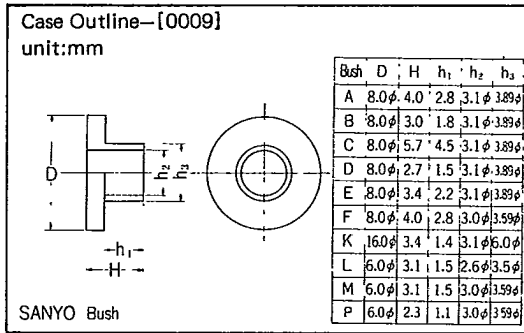

2SC1570, 1571, 1571L

(T-29-15)

2SC1570, 1571, 1571L

(T-29-15)

CASE OUTLINES AND ATTACHMENTS

- All of Sanyo Transistor case outlines are illustrated below.
- All dimensions are in mm, and dimensions which are not followed by min. or max. are represented by typical values.
- No marking is indicated.

Case Outline-[2003A]
unit:mm

Case Outline-[2009A]
unit:mm

Case Outline-[2004A]
unit:mm

Case Outline-[2010A]
unit:mm

Case Outline-[2005A]
unit:mm

Case Outline-[2012]
unit:mm

Case Outline-[2006A]
unit:mm

Case Outline-[2013]
unit:mm

T-91-20

T-91-20

Case Outline-[0013]
unit:mm

JIS No. B1111 M3×0.5

Case Outline-[0018]
unit:mm

SANYO Lug 1.4

Case Outline-[0014]
unit:mm

JIS No. B1181 M3×0.5