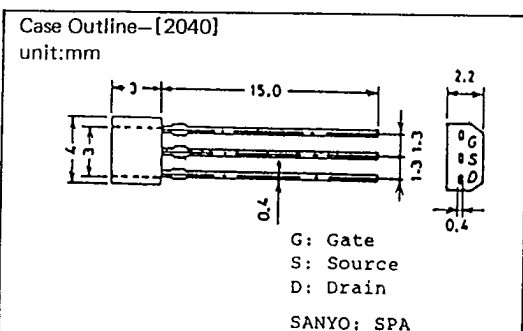

2SC1570, 1571, 1571L

(T-29-15)

2SC1570, 1571, 1571L

(T-29-15)

CASE OUTLINES AND ATTACHMENTS

- All of Sanyo Transistor case outlines are illustrated below.
- All dimensions are in mm, and dimensions which are not followed by min. or max. are represented by typical values.
- No marking is indicated.

Case Outline-[2003A]
unit:mm

Case Outline-[2009A]
unit:mm

Case Outline-[2004A]
unit:mm

Case Outline-[2010A]
unit:mm

Case Outline-[2005A]
unit:mm

Case Outline-[2012]
unit:mm

Case Outline-[2006A]
unit:mm

Case Outline-[2013]
unit:mm

T-91-20

T-91-20

Case Outline-[0013]
unit:mm

JIS No. B1111 M3×0.5

Case Outline-[0018]
unit:mm

SANYO Lug 1.4

Case Outline-[0014]
unit:mm

JIS No. B1181 M3×0.5