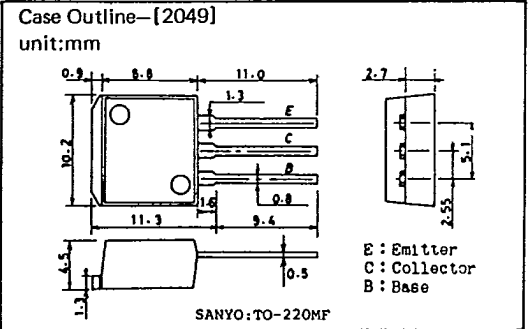

2SC1570, 1571, 1571L

(T-29-15)

2SC1570, 1571, 1571L

(T-29-15)

CASE OUTLINES AND ATTACHMENTS

- All of Sanyo Transistor case outlines are illustrated below.
- All dimensions are in mm, and dimensions which are not followed by min. or max. are represented by typical values.
- No marking is indicated.

Case Outline-[2003A]
unit:mm

Case Outline-[2009A]
unit:mm

Case Outline-[2004A]
unit:mm

Case Outline-[2010A]
unit:mm

Case Outline-[2005A]
unit:mm

Case Outline-[2012]
unit:mm

Case Outline-[2006A]
unit:mm

Case Outline-[2013]
unit:mm

T-91-20

T-91-20

Case Outline-[0013]
unit:mm

JIS No. B1111 M3×0.5

Case Outline-[0018]
unit:mm

SANYO Lug 1.4

Case Outline-[0014]
unit:mm

JIS No. B1181 M3×0.5