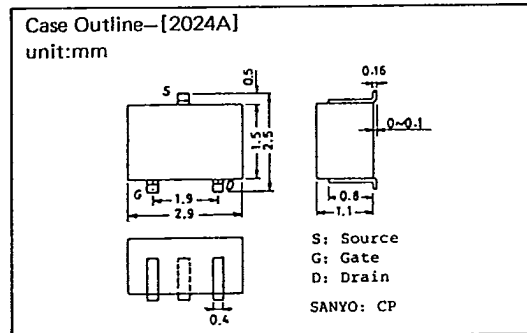

2SC1570, 1571, 1571L

(T-29-15)

2SC1570, 1571, 1571L

(T-29-15)

CASE OUTLINES AND ATTACHMENTS

- All of Sanyo Transistor case outlines are illustrated below.
- All dimensions are in mm, and dimensions which are not followed by min. or max. are represented by typical values.
- No marking is indicated.

Case Outline-[2003A]
unit:mm

Case Outline-[2009A]
unit:mm

Case Outline-[2004A]
unit:mm

Case Outline-[2010A]
unit:mm

Case Outline-[2005A]
unit:mm

Case Outline-[2012]
unit:mm

Case Outline-[2006A]
unit:mm

Case Outline-[2013]
unit:mm

T-91-20

T-91-20

Case Outline-[0013]
unit:mm

JIS No. B1111 M3×0.5

Case Outline-[0018]
unit:mm

SANYO Lug 1.4

Case Outline-[0014]
unit:mm

JIS No. B1181 M3×0.5