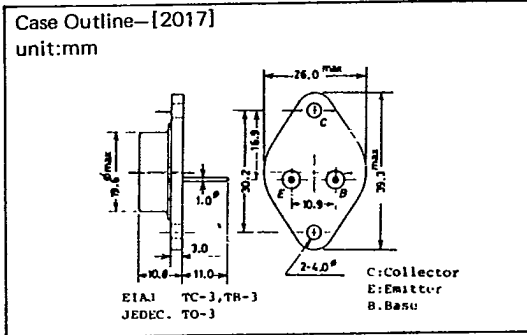

2SC1570, 1571, 1571L

(T-29-15)

2SC1570, 1571, 1571L

(T-29-15)

CASE OUTLINES AND ATTACHMENTS

- All of Sanyo Transistor case outlines are illustrated below.
- All dimensions are in mm, and dimensions which are not followed by min. or max. are represented by typical values.
- No marking is indicated.

Case Outline-[2003A]
unit:mm

Case Outline-[2009A]
unit:mm

Case Outline-[2004A]
unit:mm

Case Outline-[2010A]
unit:mm

Case Outline-[2005A]
unit:mm

Case Outline-[2012]
unit:mm

Case Outline-[2006A]
unit:mm

Case Outline-[2013]
unit:mm

T-91-20

T-91-20

Case Outline-[0013]
unit:mm

JIS No. B1111 M3×0.5

Case Outline-[0018]
unit:mm

SANYO Lug 1.4

Case Outline-[0014]
unit:mm

JIS No. B1181 M3×0.5