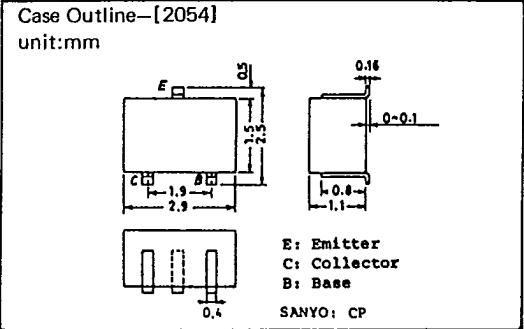

2SC1570, 1571, 1571L

(T-29-15)

2SC1570, 1571, 1571L

(T-29-15)

CASE OUTLINES AND ATTACHMENTS

- All of Sanyo Transistor case outlines are illustrated below.
- All dimensions are in mm, and dimensions which are not followed by min. or max. are represented by typical values.
- No marking is indicated.

Case Outline-[2003A]
unit:mm

Case Outline-[2009A]
unit:mm

Case Outline-[2004A]
unit:mm

Case Outline-[2010A]
unit:mm

Case Outline-[2005A]
unit:mm

Case Outline-[2012]
unit:mm

Case Outline-[2006A]
unit:mm

Case Outline-[2013]
unit:mm

T-91-20

T-91-20

Case Outline-[0013]
unit:mm

JIS No. B1111 M3×0.5

Case Outline-[0018]
unit:mm

SANYO Lug 1.4

Case Outline-[0014]
unit:mm

JIS No. B1181 M3×0.5