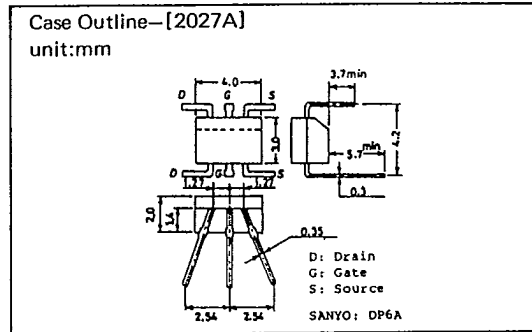

2SC1570, 1571, 1571L

(T-29-15)

2SC1570, 1571, 1571L

(T-29-15)

CASE OUTLINES AND ATTACHMENTS

- All of Sanyo Transistor case outlines are illustrated below.
- All dimensions are in mm, and dimensions which are not followed by min. or max. are represented by typical values.
- No marking is indicated.

Case Outline-[2003A]
unit:mm

Case Outline-[2009A]
unit:mm

Case Outline-[2004A]
unit:mm

Case Outline-[2010A]
unit:mm

Case Outline-[2005A]
unit:mm

Case Outline-[2012]
unit:mm

Case Outline-[2006A]
unit:mm

Case Outline-[2013]
unit:mm

T-91-20

T-91-20

Case Outline-[0013]
unit:mm

JIS No. B1111 M3×0.5

Case Outline-[0018]
unit:mm

SANYO Lug 1.4

Case Outline-[0014]
unit:mm

JIS No. B1181 M3×0.5