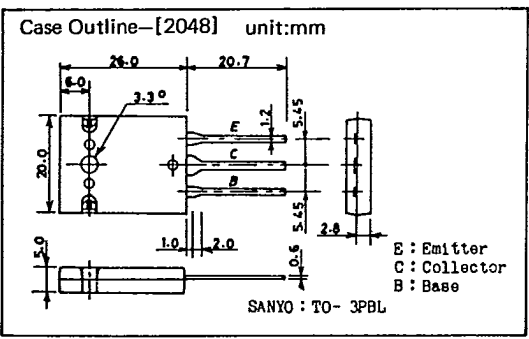

2SC1570, 1571, 1571L

(T-29-15)

2SC1570, 1571, 1571L

(T-29-15)

CASE OUTLINES AND ATTACHMENTS

- All of Sanyo Transistor case outlines are illustrated below.
- All dimensions are in mm, and dimensions which are not followed by min. or max. are represented by typical values.
- No marking is indicated.

Case Outline-[2003A]
unit:mm

Case Outline-[2009A]
unit:mm

Case Outline-[2004A]
unit:mm

Case Outline-[2010A]
unit:mm

Case Outline-[2005A]
unit:mm

Case Outline-[2012]
unit:mm

Case Outline-[2006A]
unit:mm

Case Outline-[2013]
unit:mm

T-91-20

T-91-20

Case Outline-[0013]
unit:mm

JIS No. B1111 M3×0.5

Case Outline-[0018]
unit:mm

SANYO Lug 1.4

Case Outline-[0014]
unit:mm

JIS No. B1181 M3×0.5